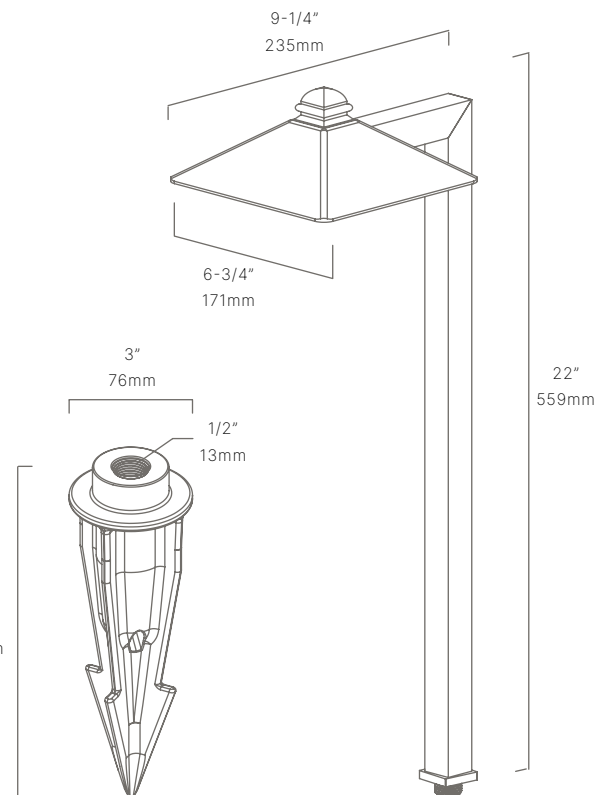

CONFIGURATOR:

PTA755207	LED	FINISH
	____	____
( ) = Most common configuration	(2707) 2700K 7W (3007) 3000K 7W	(NAT) Natural Brass (BLP) Bronze Living Patina (BLPX) Extra Dark BLP

AVAILABLE FINISHES:

FIXTURE DIMENSIONS	W6-3/4" x H22" x L9-1/4"
LIGHT SOURCE	Integrated LED
COLOR TEMPERATURES	2700K, 3000K
WATTAGES	7W
CRI (RA)	80 CRI
VOLTAGE	12V
DELIVERED LUMENS	258lm (3000K)
DIMMABLE	Yes, Dim to <10% via Transformer
DRIVER	Yes, 12V Integral Constant Current
TRANSFORMER	No, 12V AC/DC Transformer Required
MOUNT	Yes, Included 1/2" NPS Adapter
GROUND STAKE	Yes, Included MGS001109
FINISH	Included Natural Brass
MATERIAL	Brass
WIRE LENGTH	24"
LOCATION	Exterior Wet
CERTIFICATIONS	UL, IP66, IP67, Dark Sky

*For complete warranty terms, please visit: www.auroralight.com/warranty/